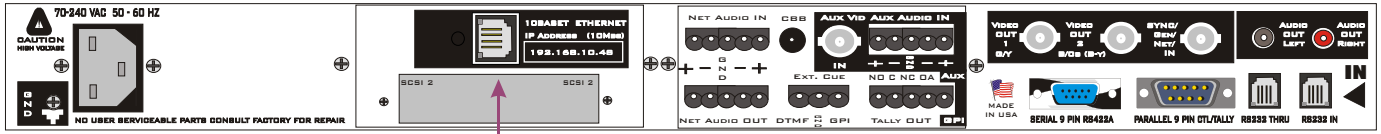

SOLOIST-2S MPEG 2 Playback System

Audio, Video and Communications Connections

Front View

Rear View

Ethernet In
Default IP 192.168.10.48

Audio In from
Network Source

Video In from
Auxiliary Source

Audio In from
Auxiliary Source

Audio Out to Modulator
Power OFF relay bypass

Not Used for LO

Auxiliary GPI Input

Video In from Network Source
MUST BE CRYSTAL CONTROLLED

Video Out to Modulator
Power OFF relay bypass

Audio Preview
MPEG Only