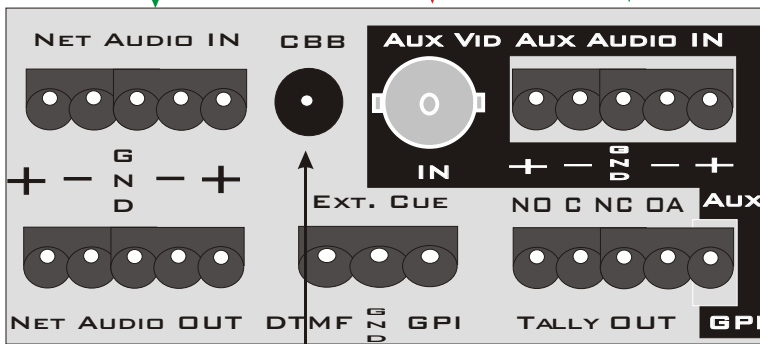

SOLOIST-2S MPEG 2 Playback System

Audio, Video and Communications Connections

Front View

Rear View

Ethernet In
Default IP 192.168.10.48

Audio In from
Network Source

Video In from
Auxiliary Source

Audio In from
Auxiliary Source

Audio Out to Modulator
Power OFF relay bypass

Not Used for LO

Auxiliary GPI Input

Video In from Network Source
MUST BE CRYSTAL CONTROLLED

Video Out to Modulator
Power OFF relay bypass

Audio Preview
MPEG Only

Video Preview

**DO NOT connect Parallel
and RS422 Ports**

From PC
Comm Port
Default 38400
Baud, 8 Data,
1 Stop, Odd
Parity