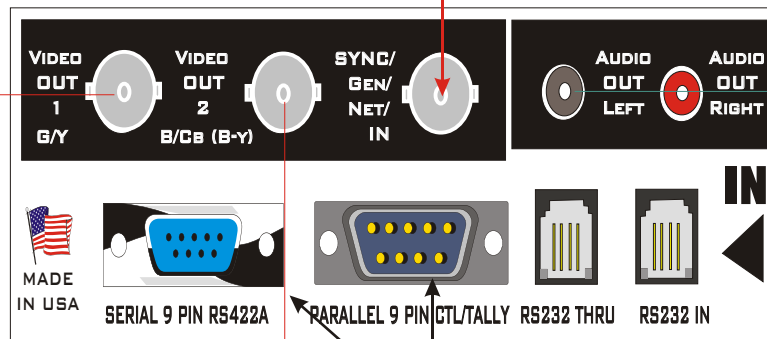

Audio Out to Modulator
Power OFF relay bypass

Not Used for LO

Auxiliary GPI Input

Video In from Network Source
MUST BE CRYSTAL CONTROLLED

Video Out to Modulator
Power OFF relay bypass

Audio Preview
MPEG Only

Video Preview

**DO NOT connect Parallel
and RS422 Ports**

From PC
Comm Port
Default 38400
Baud, 8 Data,
1 Stop, Odd
Parity