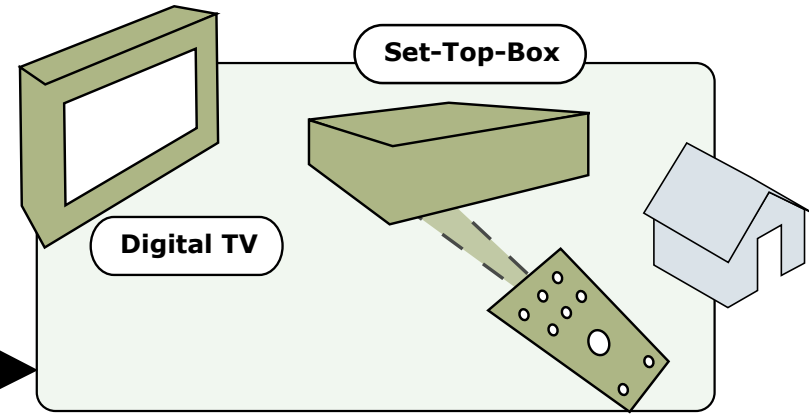

DTVGuide

EPG Scheduler and Delivery Service

ATSC • DVB • IPTV

EPG is Decoded and Displayed on Compliant TVs and STBs